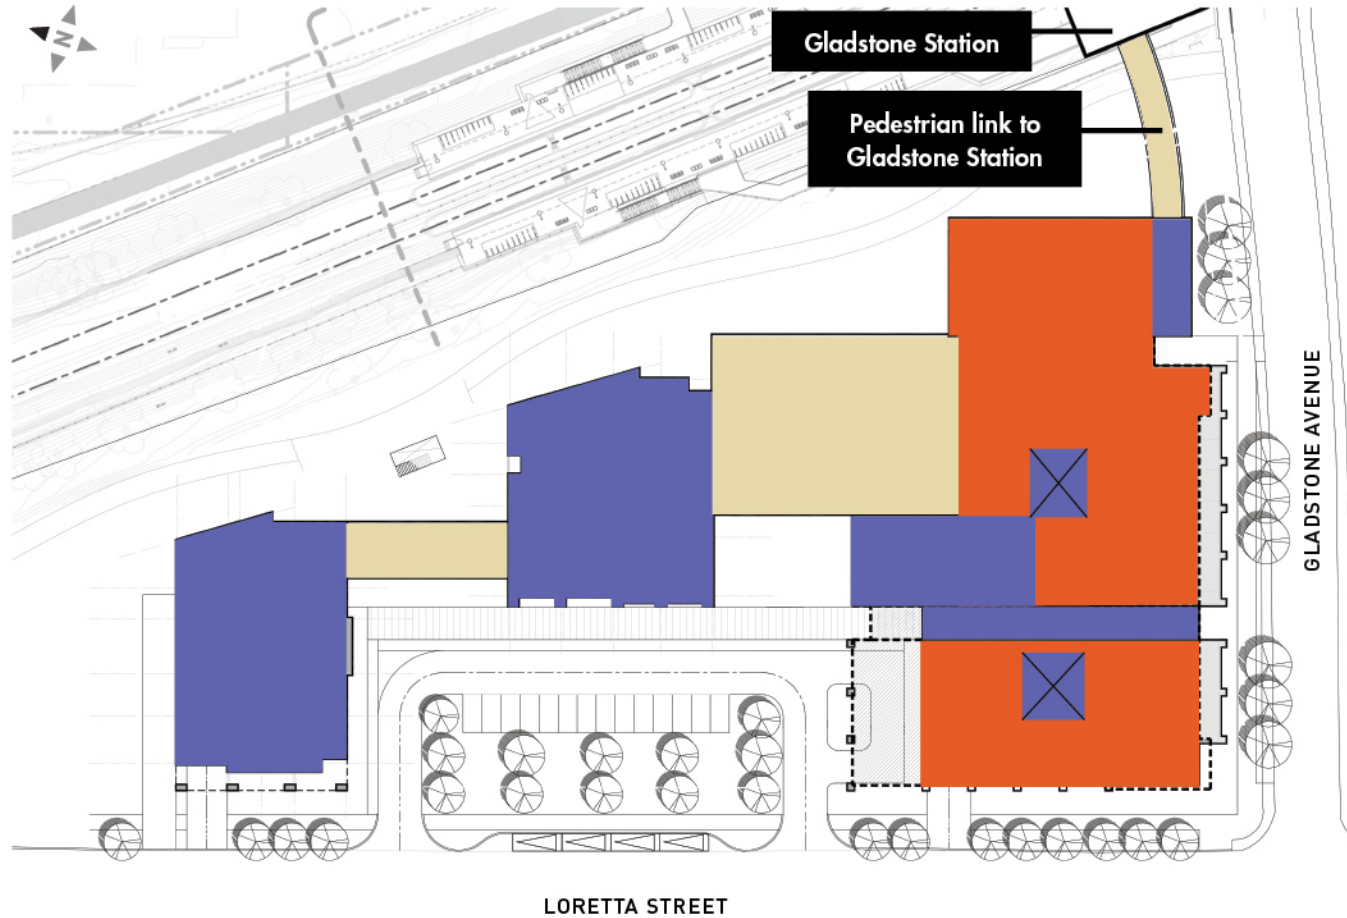

# GLADSTONE & LORETTA

OTTAWA, ONTARIO

Ground Level

Orange Retail Blue Residential